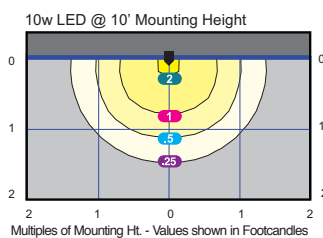

## Photometrics

Mounting Height	Multiplier
6	1.8
8	1.0
10	0.6
12	0.4

**New!**  
**LPACK Surface Mount**  
Surface mount LED Wallpack for recessed box. Lasts 50,000 hours. Meet IESNA Full Cutoff, Fully Shielded classification. 5 year warranty. LED Light Engine included.