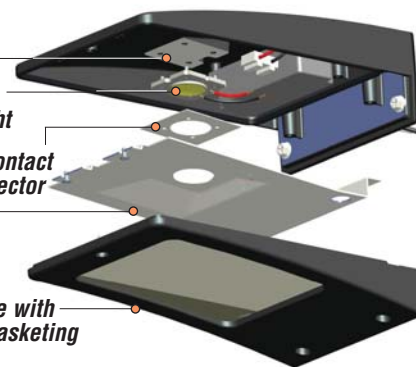

**Junction box for conduit entry with 5 conduit entry points**

**Weatherproof gaskets**

**Photocell mounting hole**

**Thick mounting pad dissipates heat from LED**

**High Output LED Light Engine available in cool or warm light**

**Insulating pad to eliminate contact between the LED and the reflector**

**Anodized reflector**

**Die cast aluminum lens frame with tempered glass and double gasketing**